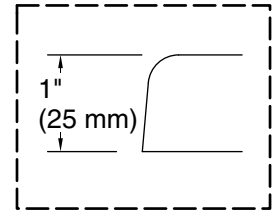

Underscore® Rectangle

60" x 36" Heated BubbleMassage™ air bath w/ Bask®

K-1849-GHW

No change in measurements if connected with drain illustrated. (K-7272)

Drop-in Rim Detail

Blower Motor Access
30" (762 mm) W x 15" (381 mm) H Min