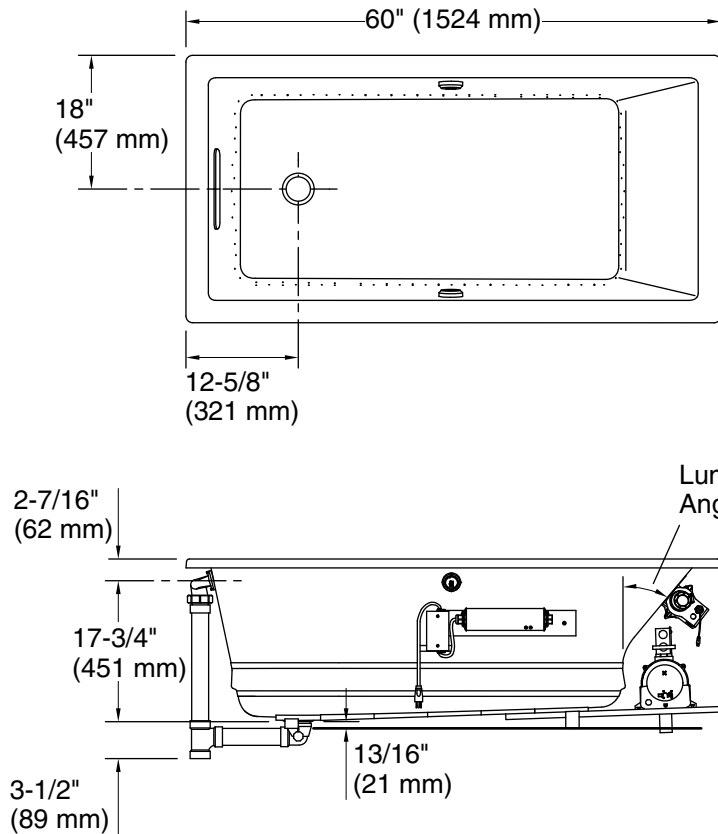

Underscore® Rectangle

60" x 36" Heated BubbleMassage™ air bath w/ Bask®

K-1849-GHW

No change in measurements if connected with drain illustrated. (K-7272)

Drop-in Rim Detail

Blower Motor Access
30" (762 mm) W x 15" (381 mm) H Min

Blower, Heated Surface:	120 V, 15 A, 60 Hz
Air bath:	120 V, 15 A, 60 Hz

Technical Information

All product dimensions are nominal.

Installation:	Drop-in, Undermount
Drain location:	End
Basin area, bottom:	39-9/16" x 24-11/16" (1005 mm x 627 mm)
Basin area, top:	53-5/8" x 29-1/2" (1362 mm x 749 mm)
Weight:	106 lbs (48.1 kg)
Minimum floor load:	54 lbs/ft ² (263.7 kg/m ²)
Water depth:	17-1/8" (435 mm)
Water capacity:	81.1 gal (307 L)
Cutout:	Drop-in, 59-1/2" x 35-1/2" (1511 mm x 902 mm)
Electrical component rating:	Blower: 120 V, 10 A, 60 Hz Heated Surface: 120 V, 0.5 A, 60 Hz, 65

Notes

Measure your actual product for rough-in details.

Install this product according to the installation instructions.

The hot water supply should be 70% of the capacity of the bath or greater. Installations will vary.