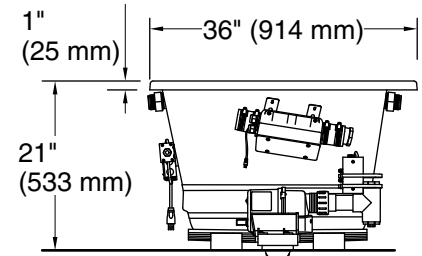

Underscore® Rectangle

60" x 36" Heated BubbleMassage™ air bath w/ Bask®

K-1849-GHW

No change in measurements if connected with drain illustrated. (K-7272)

Drop-in Rim Detail

Blower Motor Access
30" (762 mm) W x 15" (381 mm) H Min

Blower, Heated Surface:	120 V, 15 A, 60 Hz
Air bath:	120 V, 15 A, 60 Hz

Technical Information

All product dimensions are nominal.

Installation:	Drop-in, Undermount
Drain location:	End
Basin area, bottom:	39-9/16" x 24-11/16" (1005 mm x 627 mm)
Basin area, top:	53-5/8" x 29-1/2" (1362 mm x 749 mm)
Weight:	106 lbs (48.1 kg)
Minimum floor load:	54 lbs/ft ² (263.7 kg/m ²)
Water depth:	17-1/8" (435 mm)
Water capacity:	81.1 gal (307 L)
Cutout:	Drop-in, 59-1/2" x 35-1/2" (1511 mm x 902 mm)
Electrical component rating:	Blower: 120 V, 10 A, 60 Hz Heated Surface: 120 V, 0.5 A, 60 Hz, 65